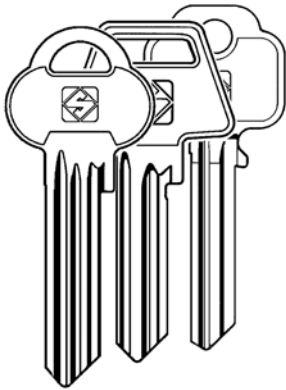

PER:
FOR:

ASSA (SE)

6-7 PIN KEYS

(DP, CLIQ)
(D-12)

OPTIONAL