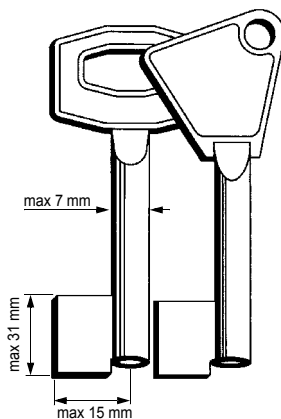

D728717ZB

Adaptor set
Set adattatori
Adapters
Adaptateurs
Adaptadores