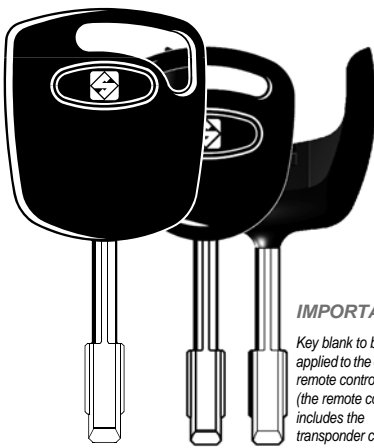

FO21T3

FO21P

FO21AP

**TIBBE (D)
VALEO (F)**

IMPORTANT!

Key blank to be applied to the original remote control (the remote control includes the transponder chip)

OPTIONAL