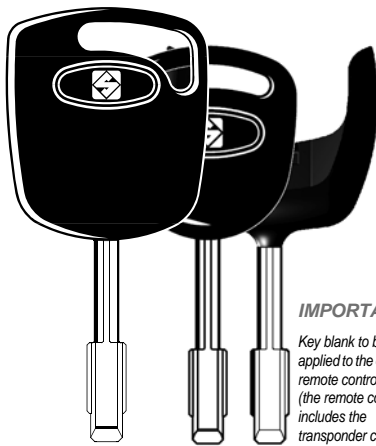

FORD (EU + USA)

FO21T3

FO21P

FO21AP

TIBBE (D)
VALEO (F)

IMPORTANT!
Key blank to be applied to the original remote control (the remote control includes the transponder chip)

OPTIONAL